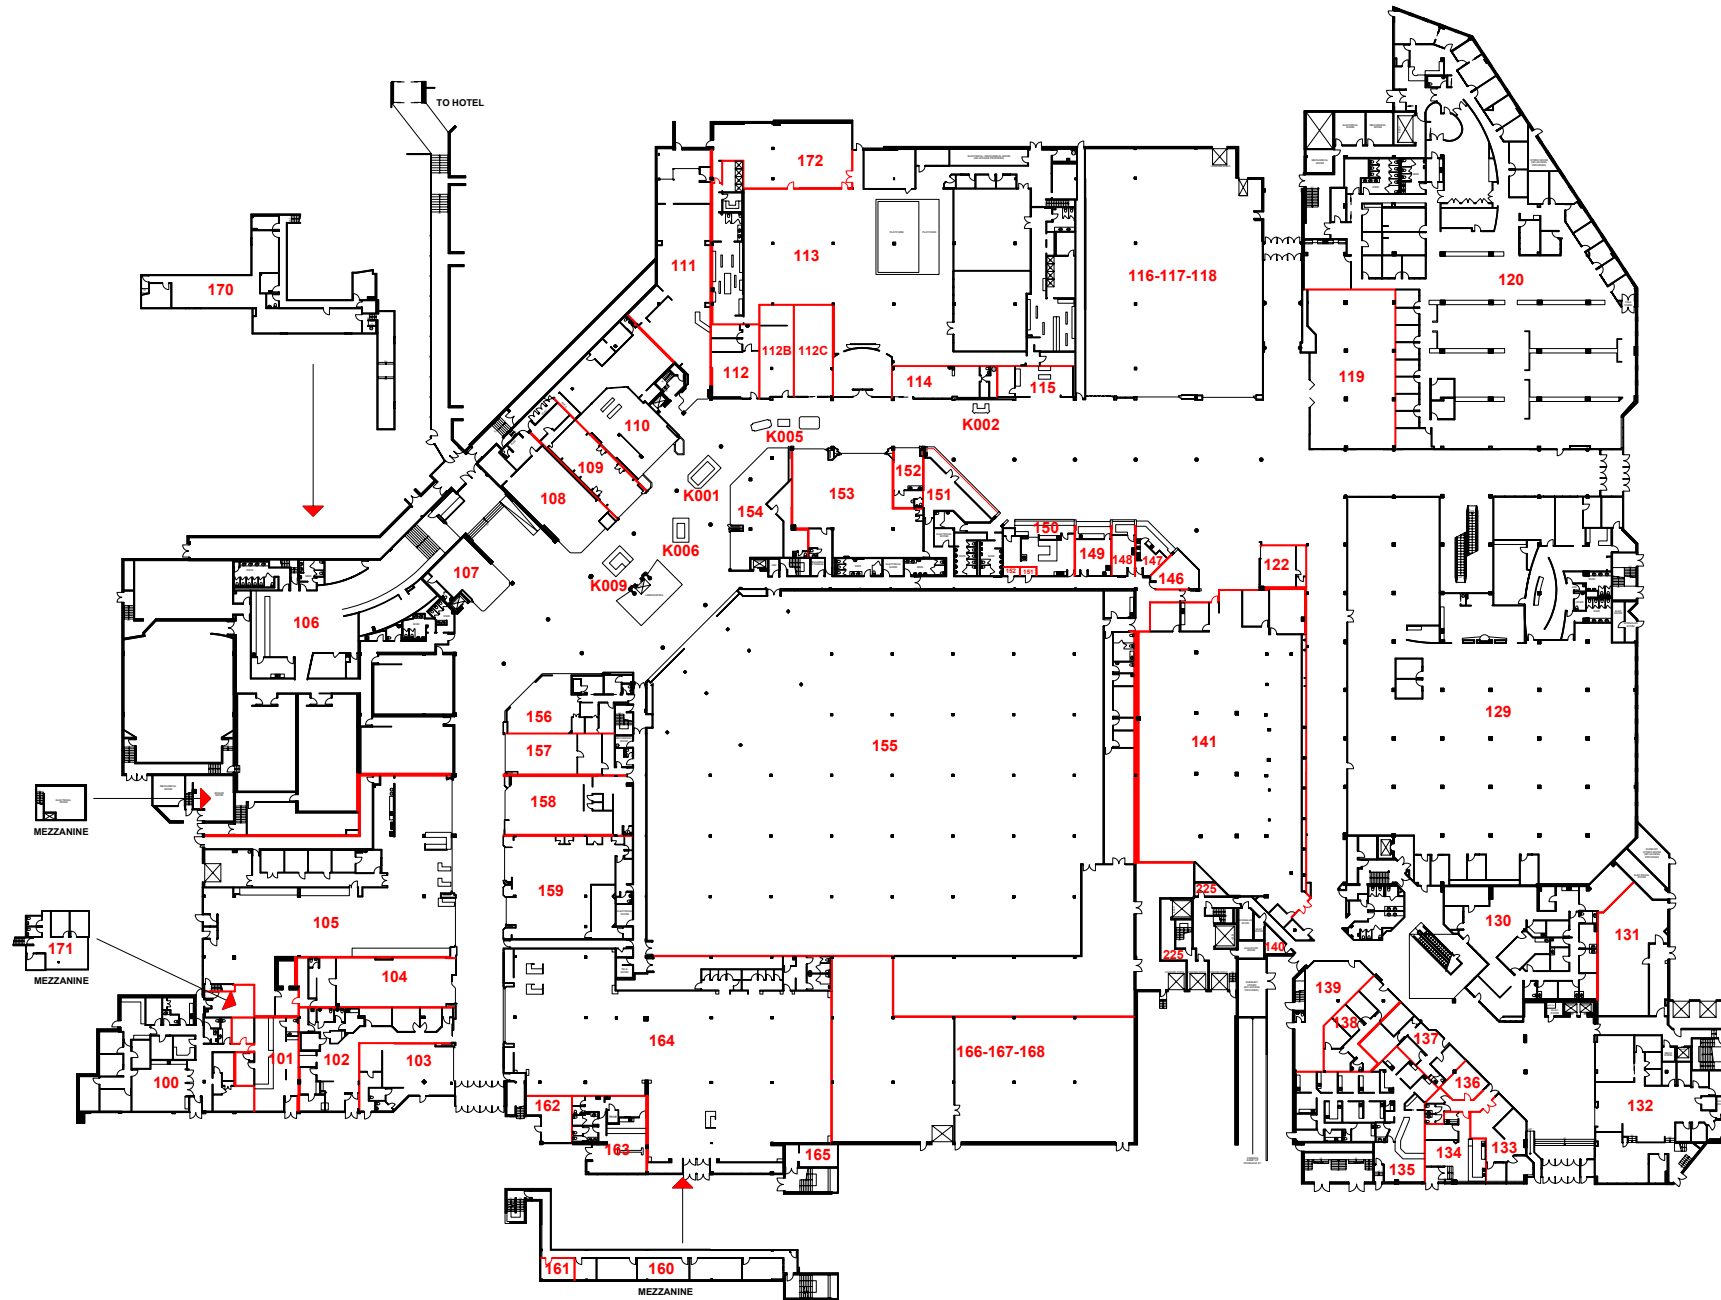

Version	Created: 10/17/2018
FP14A	Measured: 03/04/2011

Rainbow Centre
40 Elm Street
Sudbury, Ontario, Canada

Floor 01

This work product has been prepared by Extreme Measures Inc. pursuant to a contract with the Client for the sole benefit of and use by the Client. No third party may rely on this work product without the receipt of a reliance letter from Extreme Measures Inc.